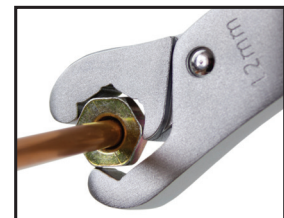

S.U.R.&R.
Vehicle Fluid Line Repair Solutions

SPECIALTY

RLW400

Ratcheting Line Wrench Set

4 Wrenches
Fit 16 Sizes
Both SAE &
Metric

See Video

Versatile Line Wrenches Featuring Unique Ratcheting, Push-On/Pull-Off Operation

Designed For Convenient, Single-Handed Use

- Low-profile design with open-ended head provides maximum access within tight spaces
- Tightens grip on nut as more pressure is applied
- Works great on worn, rounded or rusted nuts
- Patented ratcheting system for fast tightening and loosening
- Numerous applications including brake, A/C, power steering, transmission lines and more
- Made of 410 Stainless Steel (chrome plated w/satin finish) for high strength and superior corrosion resistance
- Individual wrenches available for order

SET CONTENTS

IMAGE	PART#	DESCRIPTION	SET QTY	REORDER QTY
	RLW0809	8mm (5/16") & 9mm (11/32") Line Wrench	1	1
	RLW1011	10mm (3/8") & 11mm (7/16") Line Wrench	1	1
	RLW1213	12mm (15/32") & 13mm (1/2") Line Wrench	1	1
	RLW1415	14mm (9/16") & 15mm (19/32") Line Wrench	1	1

Get A Perfect Grip Without The Slip

Open-Ended Head

Push-On/Pull-Off

Grip Tightens with Pressure

Ratchet Action

1.800.390.3996 • fax: 330.745.3488 • info@surrauto.com • www.surrauto.com

WARNING: Cancer and Reproductive Harm - www.P65Warnings.ca.gov